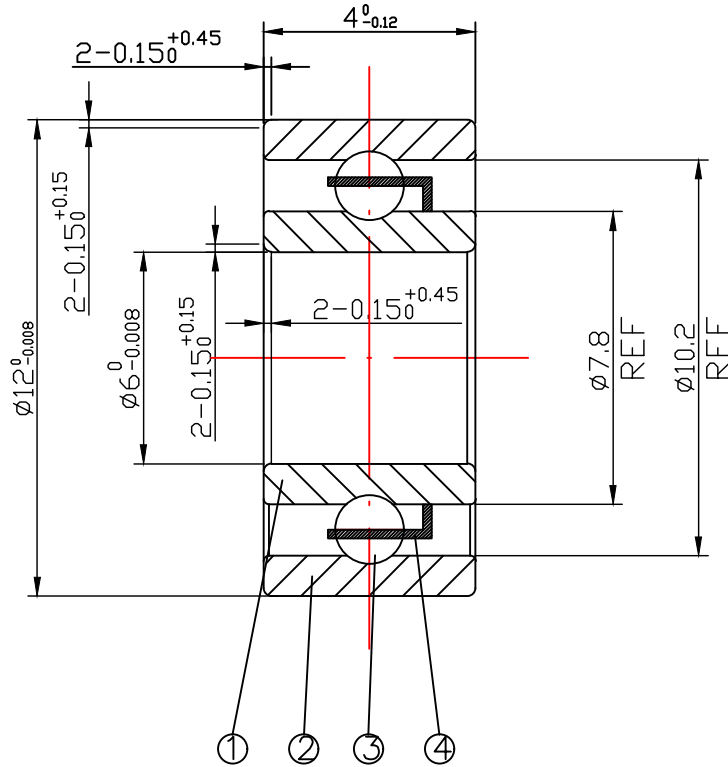

DRAWING

CUSTOMER :

accept stamp

issue stamp

BRAND: NBK

ALL DIMENSIONS: mm

NOTIONS:

MARKER	PLACES	BEFORE	REVISER	REVISION DATE

NO.	PARTS	MATERIAL	QUANTITY	REMARKS
1	INNER RING	GCr15	1	
2	OUTER RING	GCr15	1	
3	BALLS	GCr15	9-ø1.588	
4	RETAINER	Ocr19Ni10	1	

LOAD RATING STATIC: COr: 327N

LOAD RATING DYNAMIC: Cr: 775 N

RADIAL PLAY: C0: 0.002-0.013

TOLERANCES: ABEC-1

CUSTOMER SIZE:

SIZE: MR126

庄宏亿  
2024-7-8  
陈晶晶

庄宏亿  
2024-7-8  
陈丹央

庄宏亿  
2024-7-8  
周宝君

DRAWING NO. : QAJ/TR24347

draw